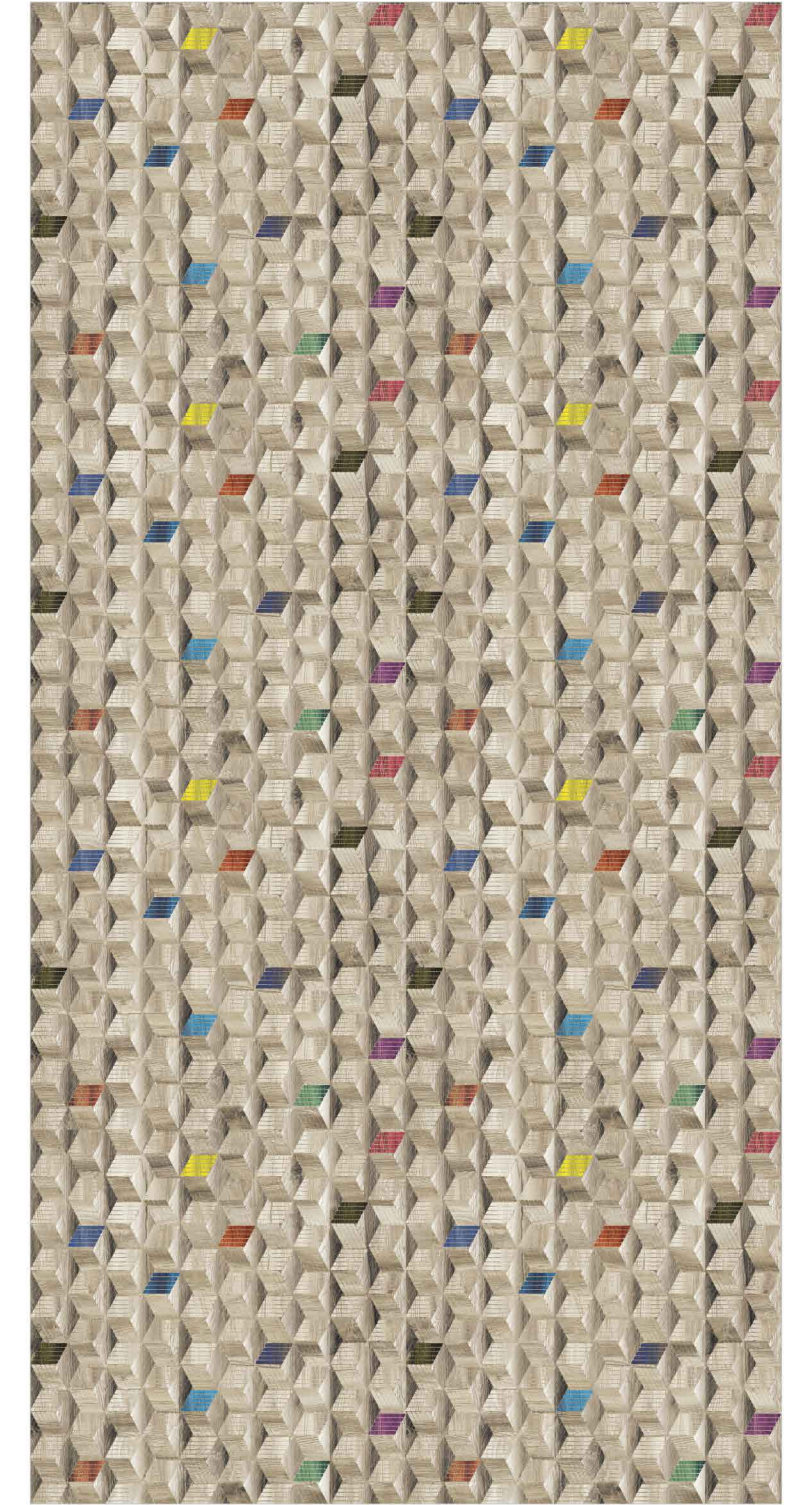

Code : DG 84
Texture : HIGH GLOSS

vertical
series

8 FEET X 4 DIGITAL
LAMINATE

PURE
PHENOLIC PRODUCT

8 COLOUR
ENHANCED PRINTING

ULTRA
MODERN DESIGN

HIGH DEFINITION
(HD) PRINTING

JAPANESE
PRINTING TECHNOLOGY