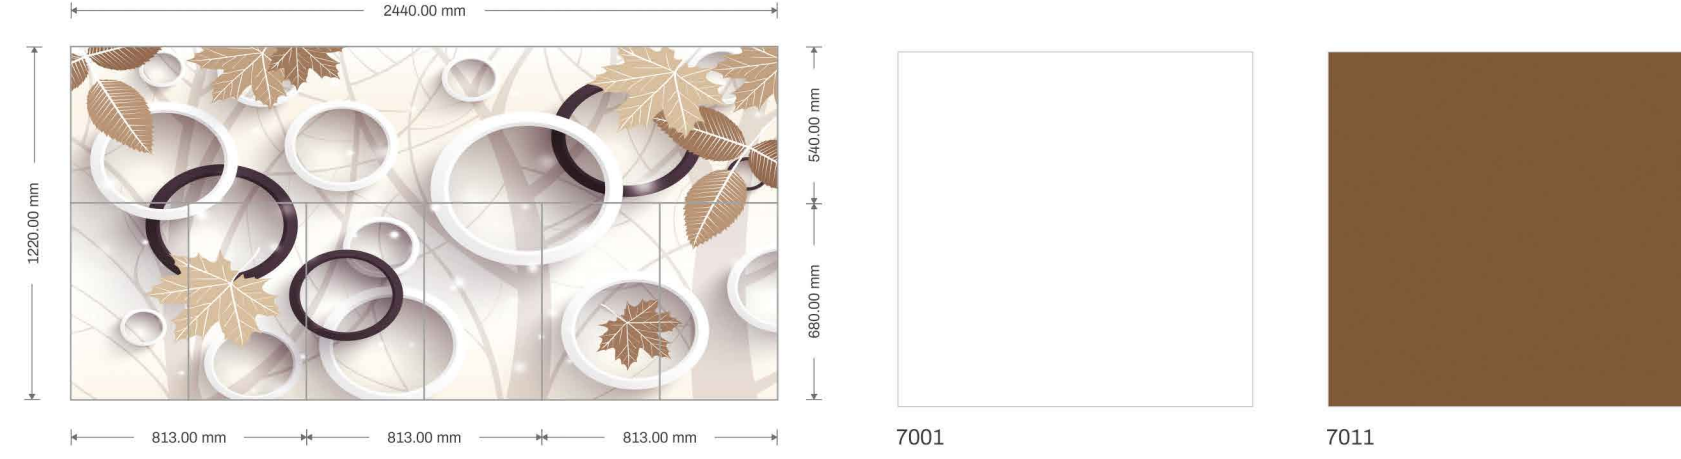

PURE
PHENOLIC PRODUCT

8 COLOUR
ENHANCED PRINTING

ULTRA
MODERN DESIGN

HIGH DEFINITION
(HD) PRINTING

JAPANESE
PRINTING TECHNOLOGY

107
108

Code : DG 41
Texture : HIGH GLOSS

kitchen
series