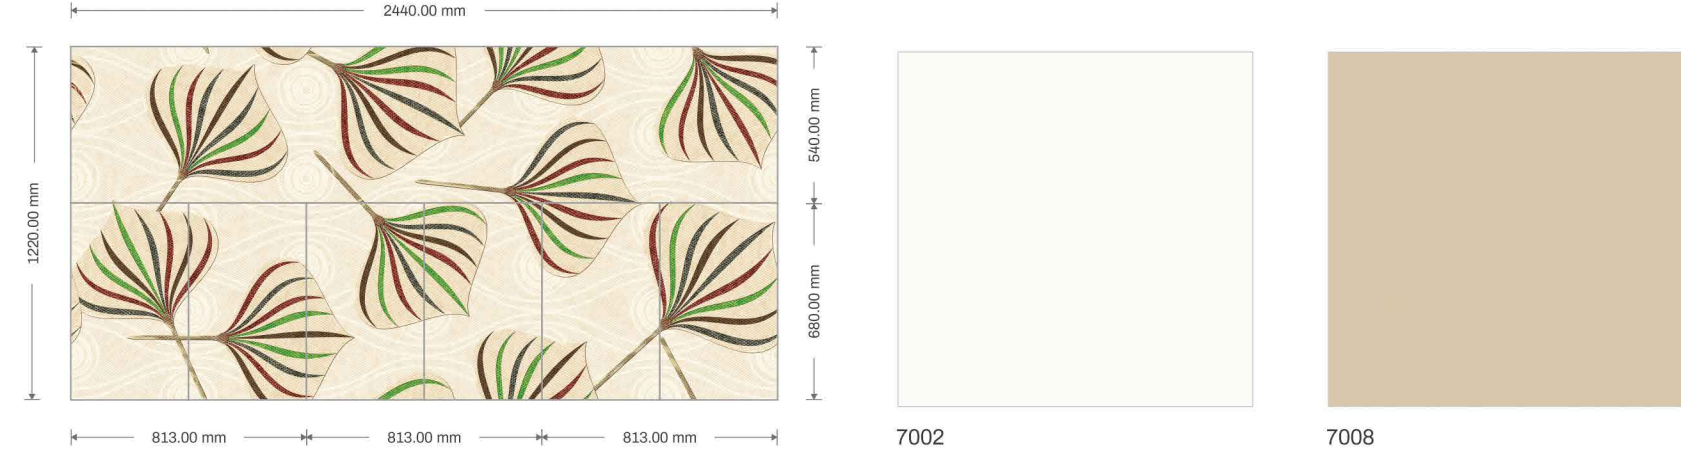

8 COLOUR
ENHANCED PRINTING

ULTRA
MODERN DESIGN

HIGH DEFINITION
(HD) PRINTING

JAPANESE
PRINTING TECHNOLOGY

121
122

Code : DG 43
Texture : HIGH GLOSS

kitchen series

8 FEET 4 DIGITAL LAMINATE