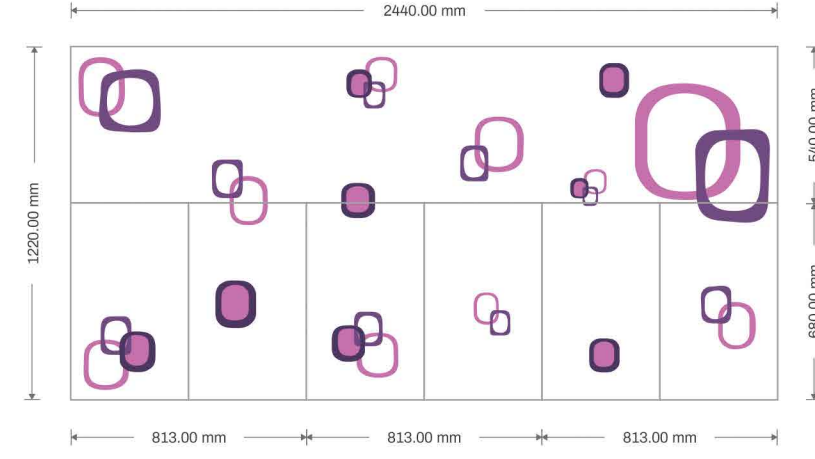

Code : DG 47
Texture : HIGH GLOSS

kitchen
series

8 FEET 4 DIGITAL
LAMINATE

141
142

7001

7013

Code : DG 48
Texture : HIGH GLOSS

kitchen
series