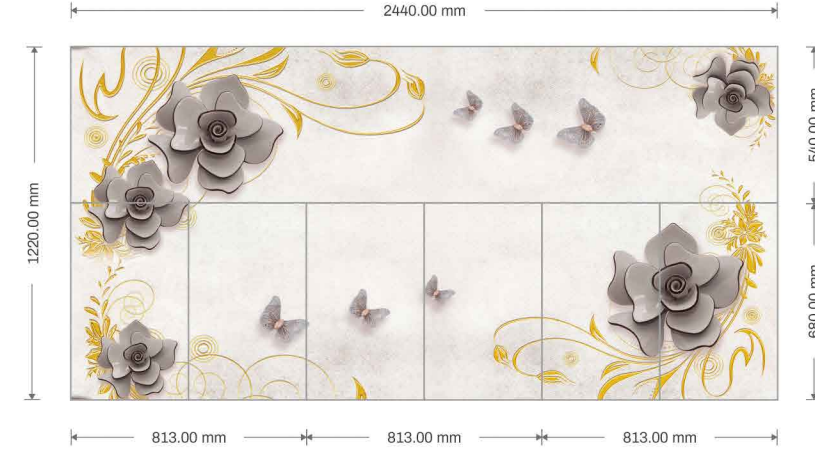

7001

kitchen
series

8 FEET 4 DIGITAL
LAMINATE

PURE
PHENOLIC PRODUCT

8 COLOUR
ENHANCED PRINTING

ULTRA
MODERN DESIGN

HIGH DEFINITION
(HD) PRINTING

JAPANESE
PRINTING TECHNOLOGY