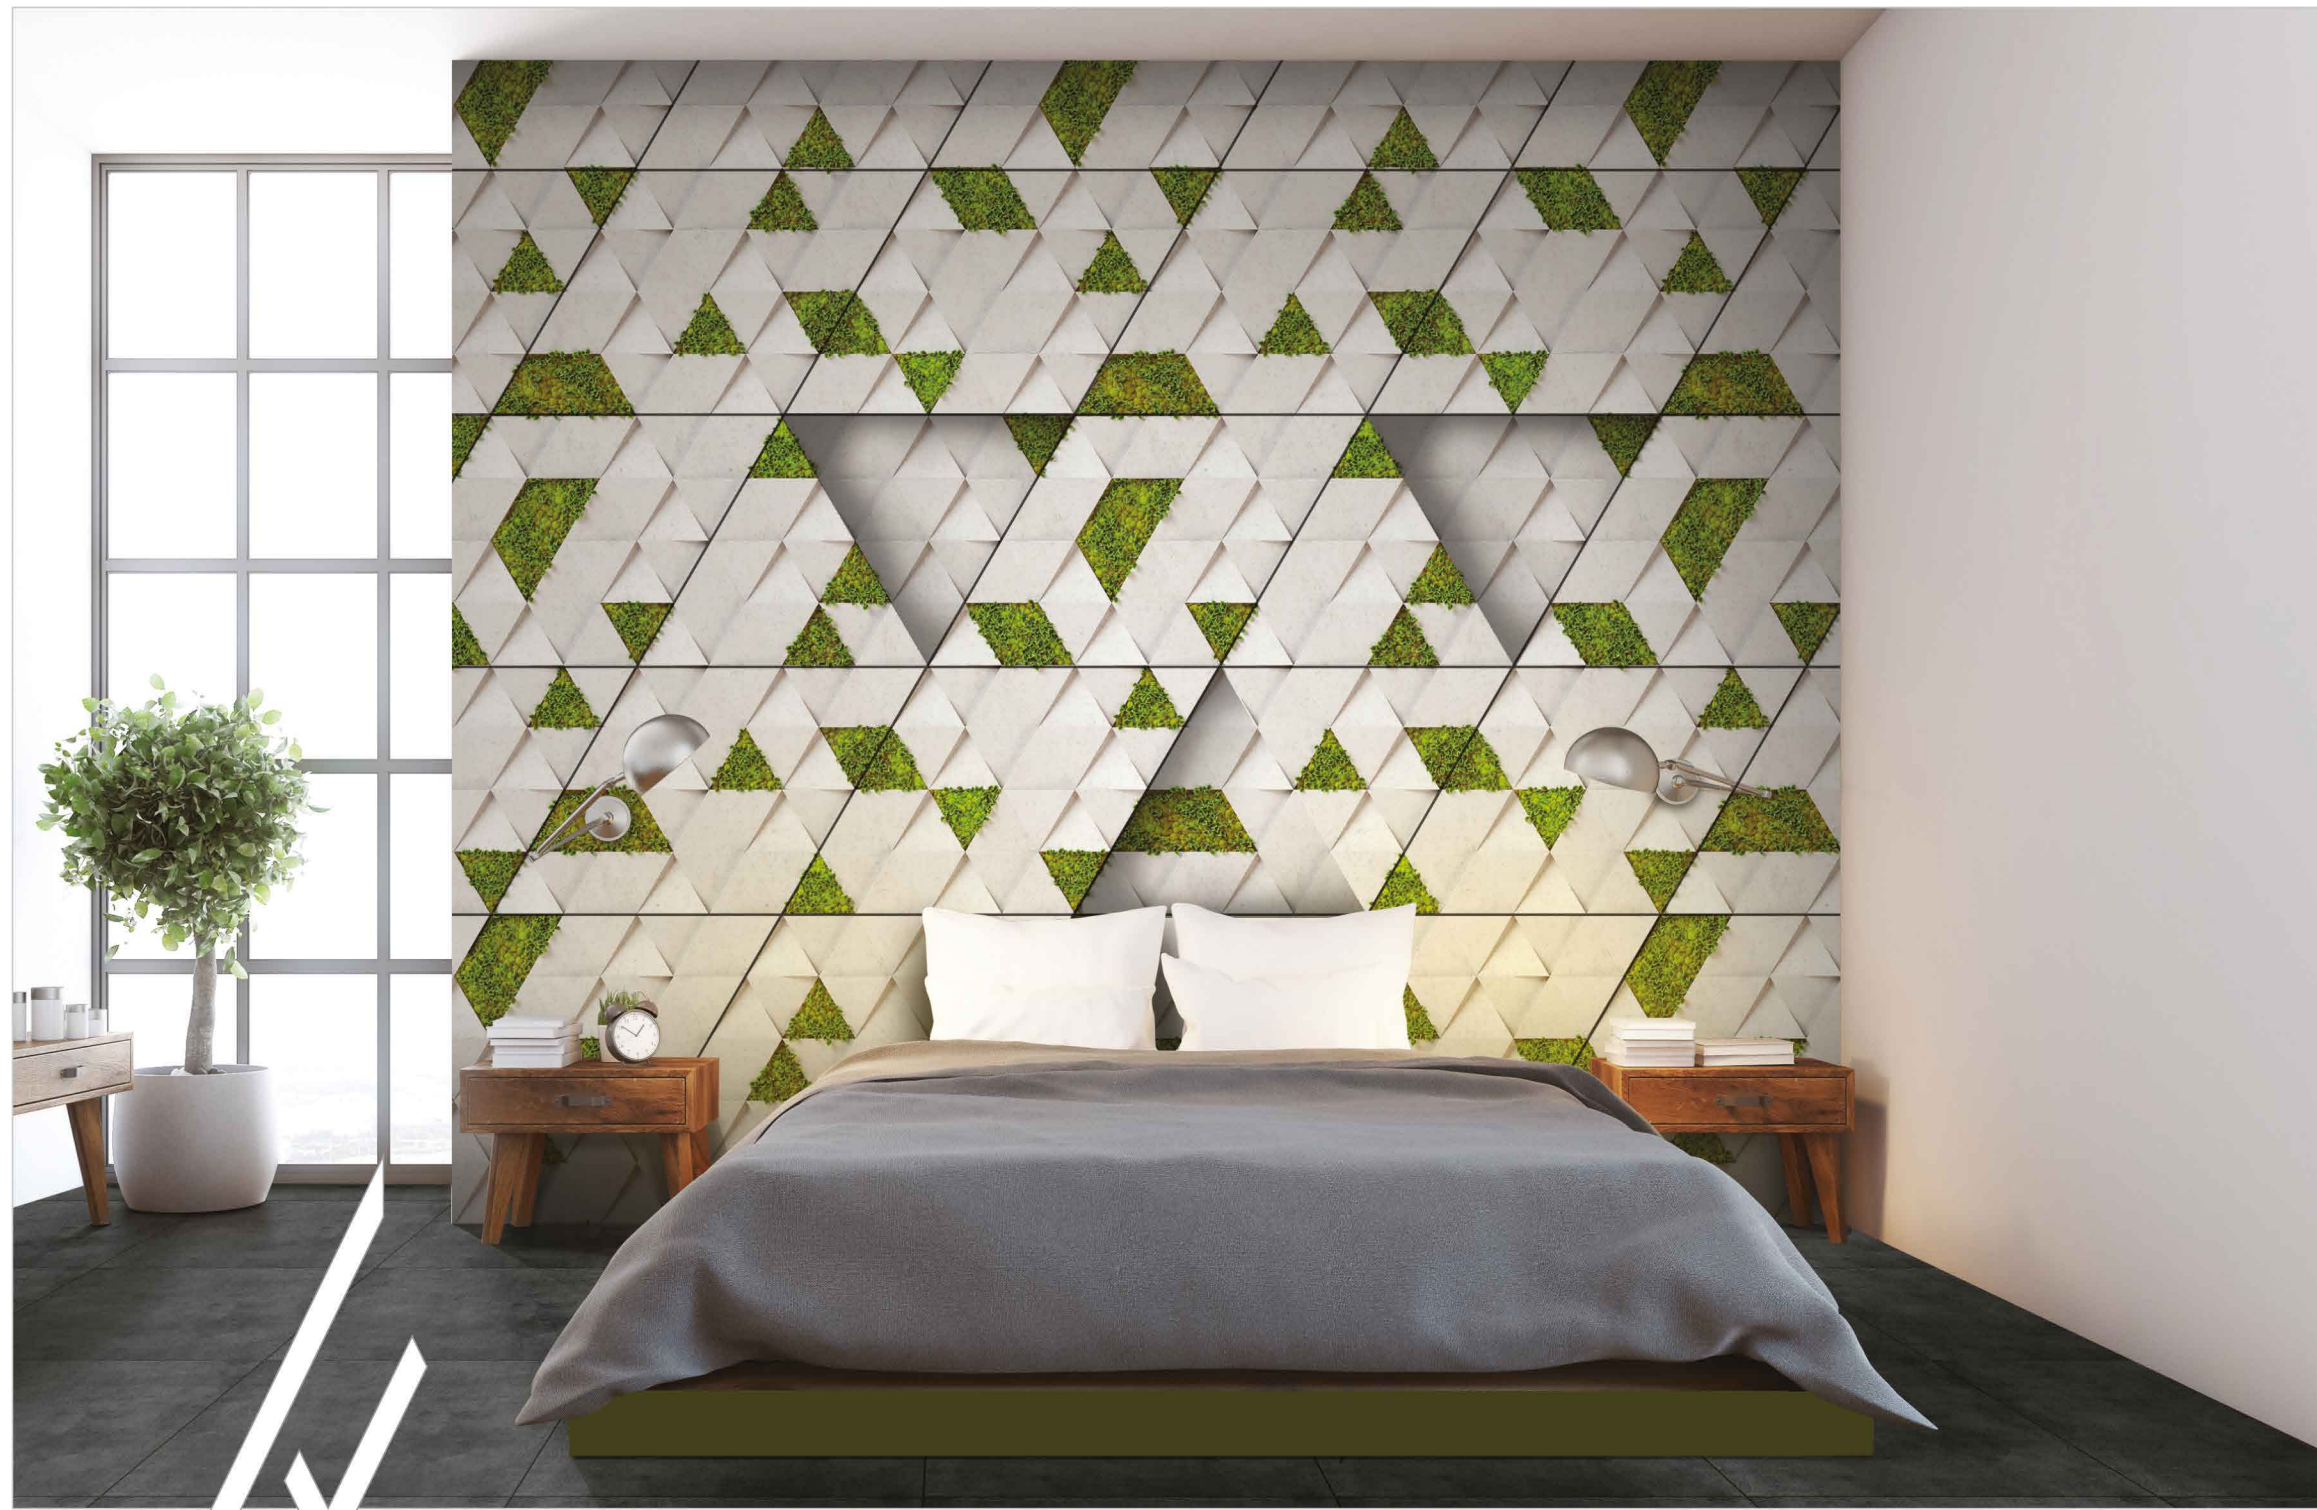

ULTRA
MODERN DESIGN

HIGH DEFINITION
(HD) PRINTING

JAPANESE
PRINTING TECHNOLOGY

11
12

7002

live your
style with our
laminates

Code : DG 68
Texture : HIGH GLOSS

vertical
series