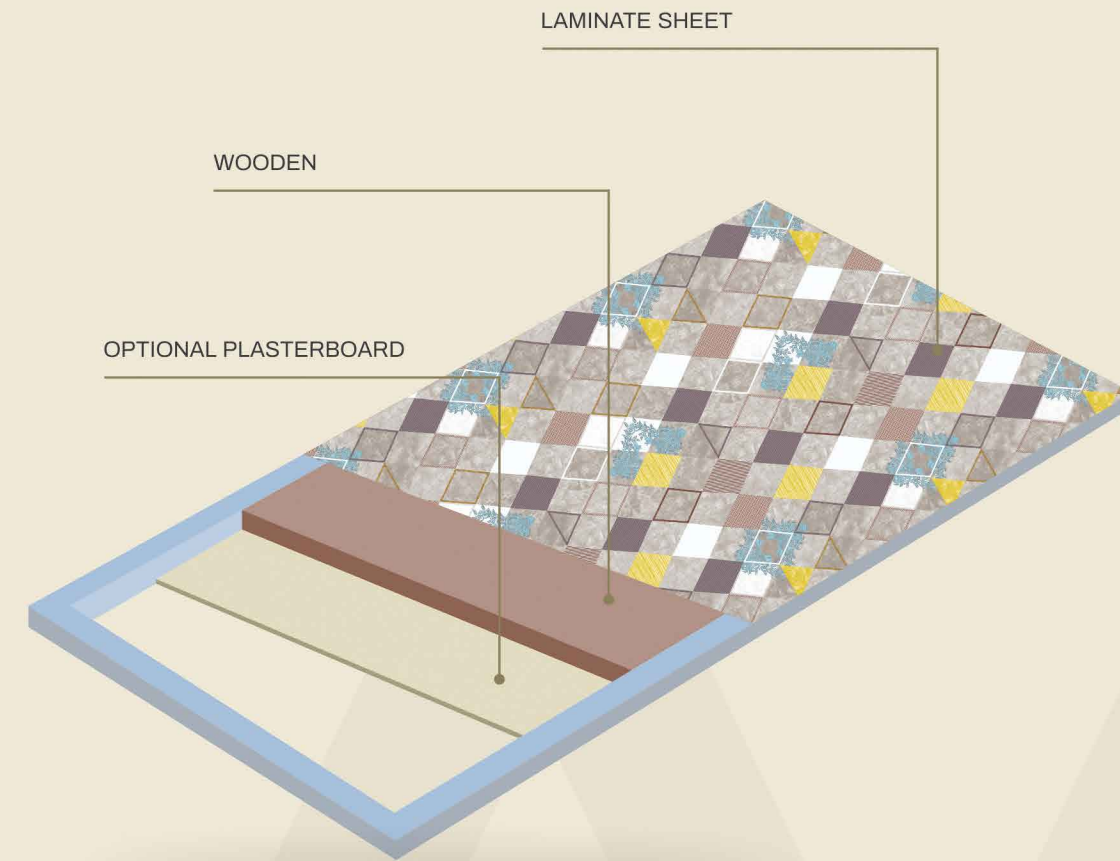

ULTRA
MODERN DESIGN

HIGH DEFINITION
(HD) PRINTING

JAPANESE
PRINTING TECHNOLOGY

Code : DG 63
Texture : HIGH GLOSS

vertical
series

8 FEET 4 DIGITAL
LAMINATE

LAMINATE INSTALLATION

Priva Laminates the ideal finish for natural facades facade panel with a Priva Laminate facing. Natural materials composed mainly of wood, laminates offer a range of looks. All colours and natural material imitations are available with a satin or textured finish. Buildings, tertiary, residential, education, hotels, leisure, offices, healthcare, retail, public-access buildings and more. Installation Priva Laminates can be added to 4-sided rebate traditional curtain wall systems and traditional set up. benefits endless and fashionable finish such as wood effect unalterable over time (UV filter) Easy to install with minimal maintenance Laminate facing Insulation peripheric frame optional plasterboard Interior facing steel or aluminium.