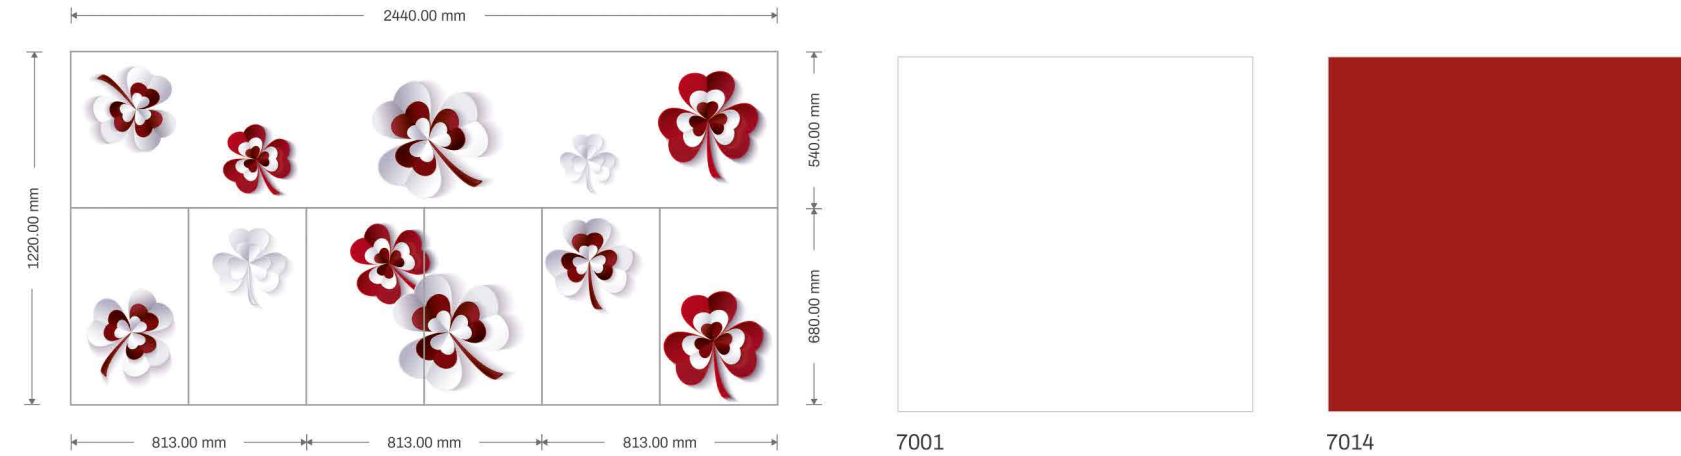

kitchen
series

8 FEET 4 DIGITAL
LAMINATE

145
146

Code : DG 50
Texture : HIGH GLOSS

kitchen
series

8 FEET 4 DIGITAL
LAMINATE

147
148

7001