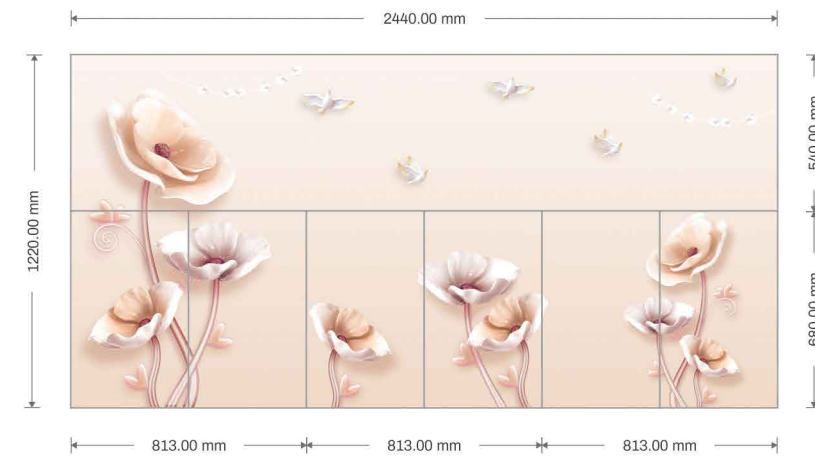

8 COLOUR
ENHANCED PRINTING

ULTRA
MODERN DESIGN

HIGH DEFINITION
(HD) PRINTING

JAPANESE
PRINTING TECHNOLOGY

7001

7011

Code : DG 90
Texture : HIGH GLOSS

kitchen series