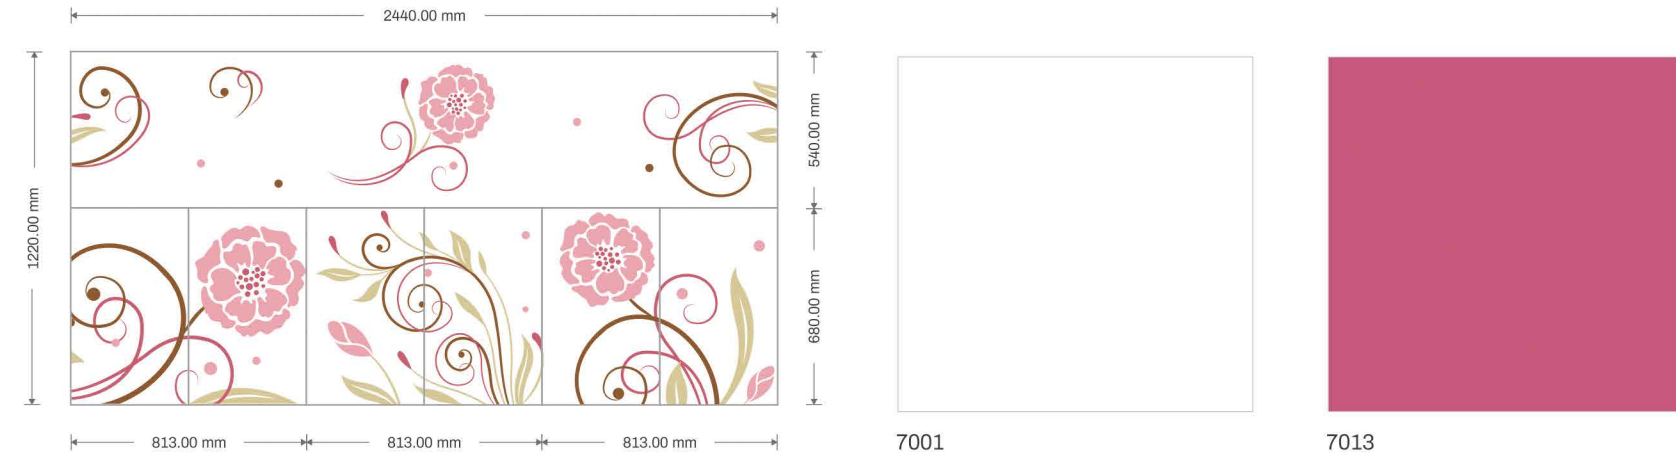

kitchen
series

8 FEET 4 DIGITAL
LAMINATE

PURE
PHENOLIC PRODUCT

8 COLOUR
ENHANCED PRINTING

ULTRA
MODERN DESIGN

HIGH DEFINITION
(HD) PRINTING

JAPANESE
PRINTING TECHNOLOGY

Code : DG 93
Texture : HIGH GLOSS