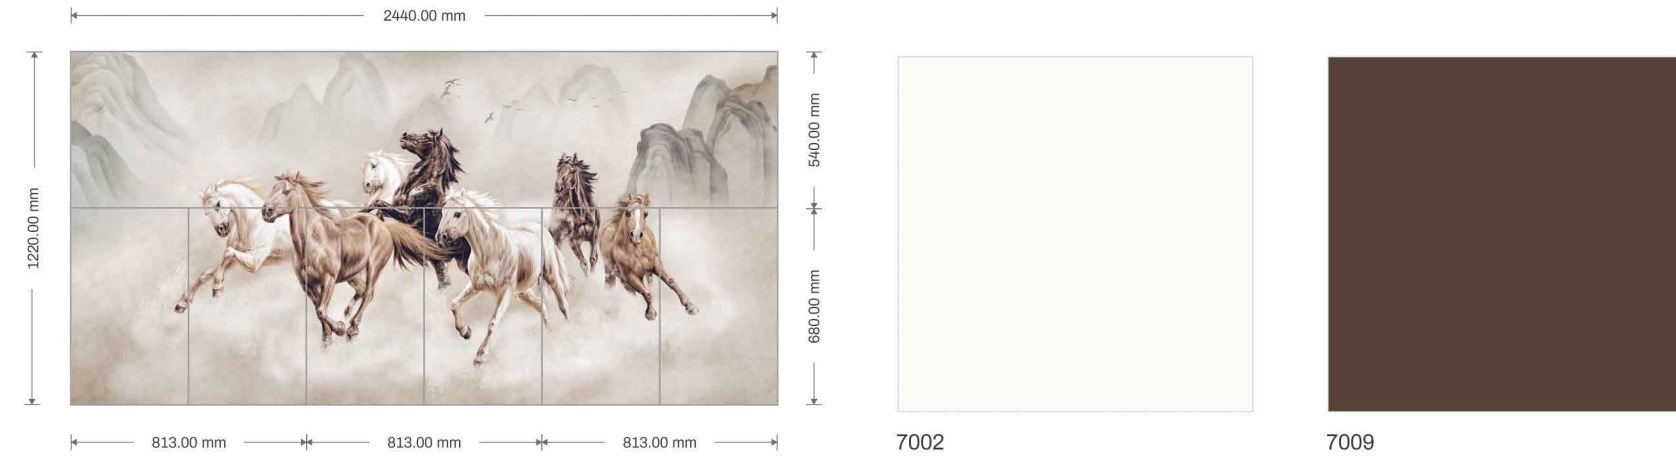

Code : DG 63
Texture : HIGH GLOSS

vertical
series

8 FEET 4 DIGITAL
LAMINATE