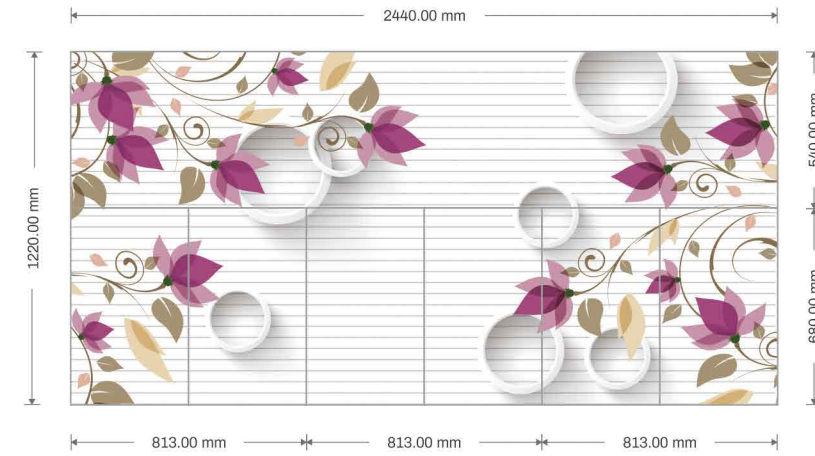

ULTRA MODERN DESIGN

HIGH DEFINITION (HD) PRINTING

JAPANESE PRINTING TECHNOLOGY

135
136

137
138

7001

7020

Code : DG 101
Texture : HIGH GLOSS