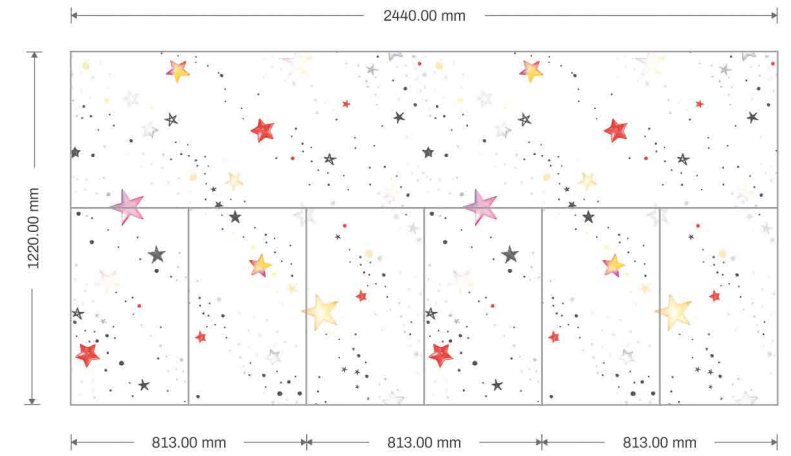

7001

7014

Code : DG 52
Texture : HIGH GLOSS

kitchen
series

8 FEET 4 DIGITAL
LAMINATE