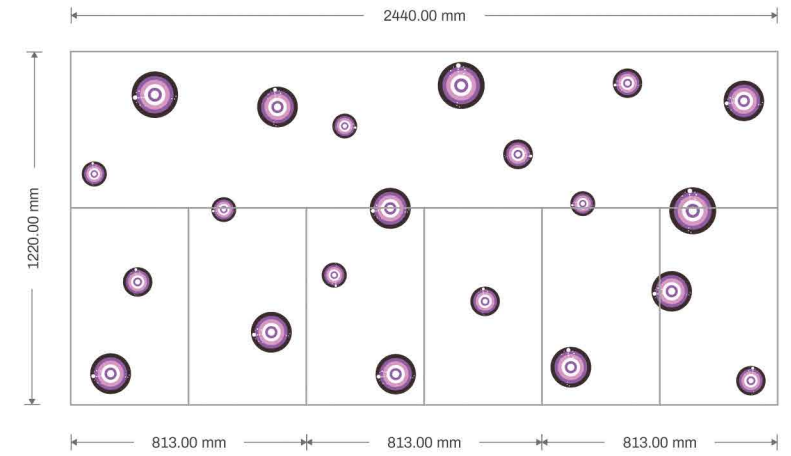

Code : DG 47
Texture : HIGH GLOSS

kitchen
series

8 FEET 4 DIGITAL
LAMINATE

141
142

7001

7013

Code : DG 48
Texture : HIGH GLOSS

kitchen
series