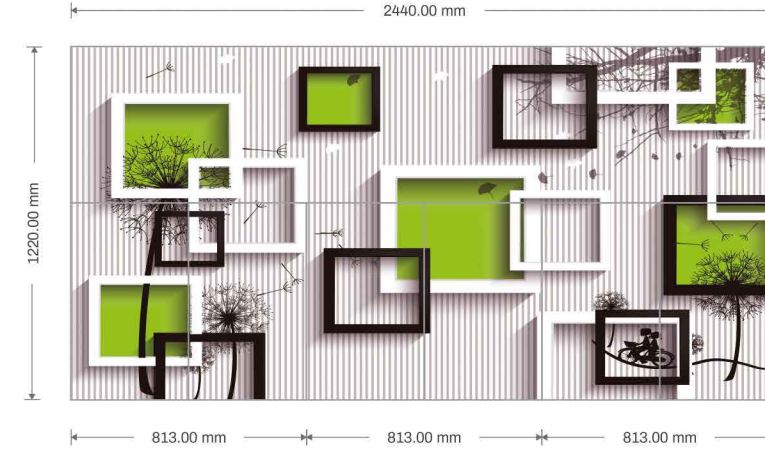

kitchen
series

8 FEET 4 DIGITAL
LAMINATE

145
146

Code : DG 50
Texture : HIGH GLOSS

kitchen
series

8 FEET 4 DIGITAL
LAMINATE

147
148

7001