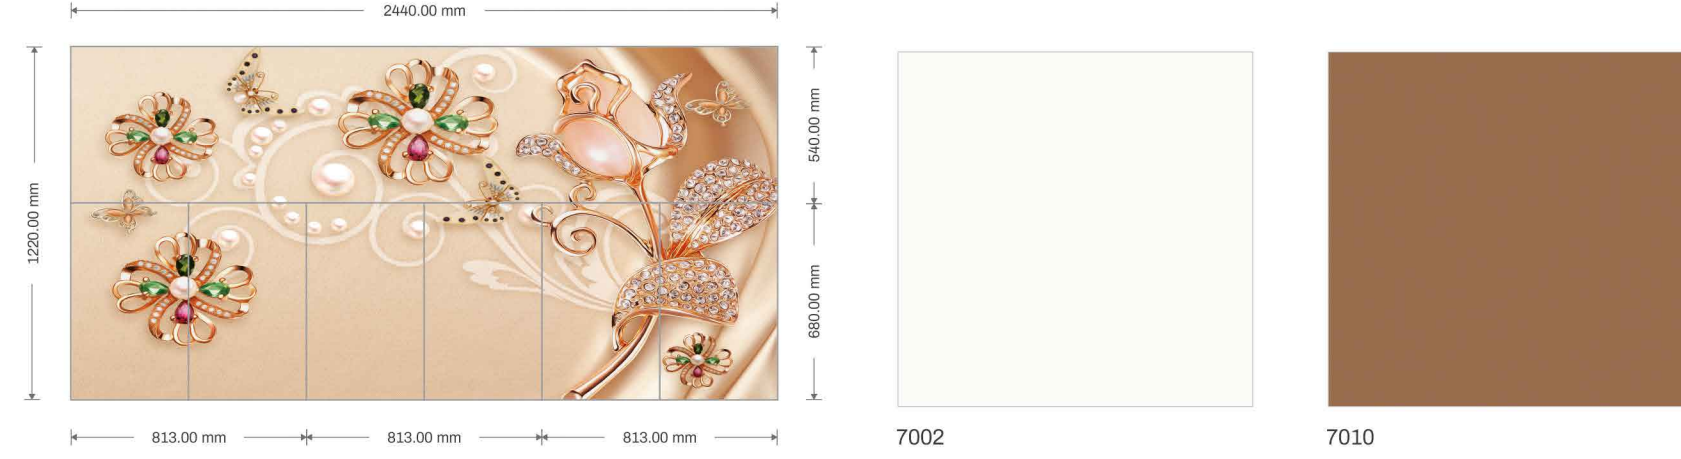

ULTRA
MODERN DESIGN

HIGH DEFINITION
(HD) PRINTING

JAPANESE
PRINTING TECHNOLOGY

119
120

Code : DG 42
Texture : HIGH GLOSS

kitchen
series

8 FEET 4 DIGITAL
LAMINATE

PURE
PHENOLIC PRODUCT