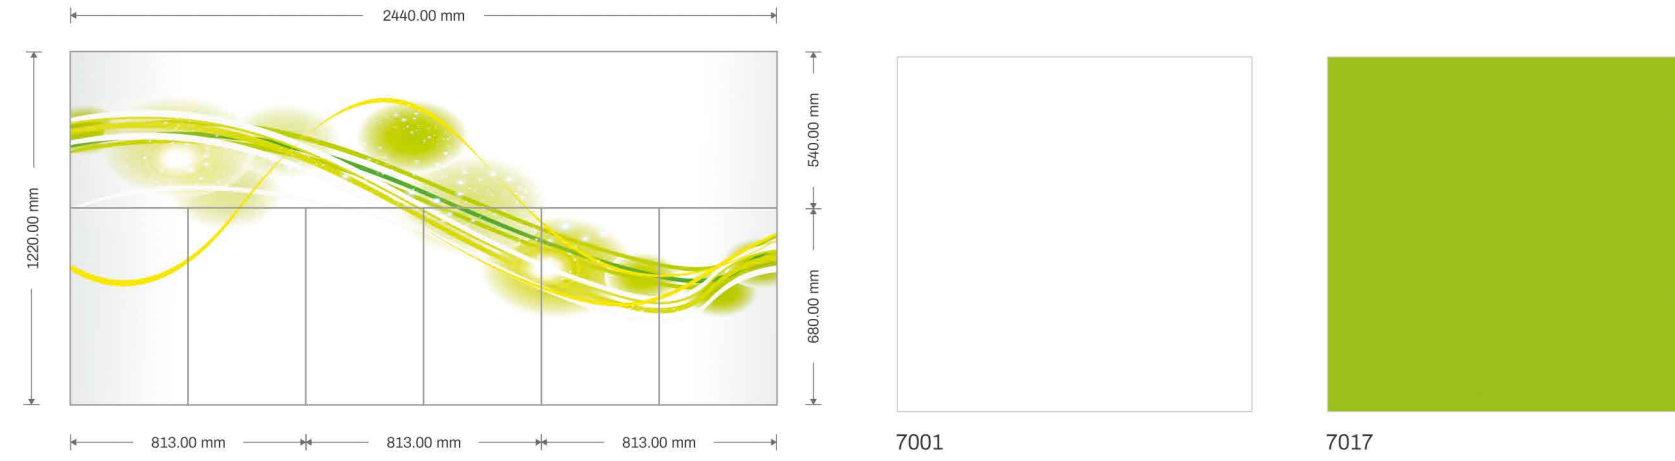

JAPANESE
PRINTING TECHNOLOGY

7001

7014

Code : DG 52
Texture : HIGH GLOSS

kitchen
series

8 FEET 4 DIGITAL
LAMINATE

Code : DG 53
Texture : HIGH GLOSS

kitchen series